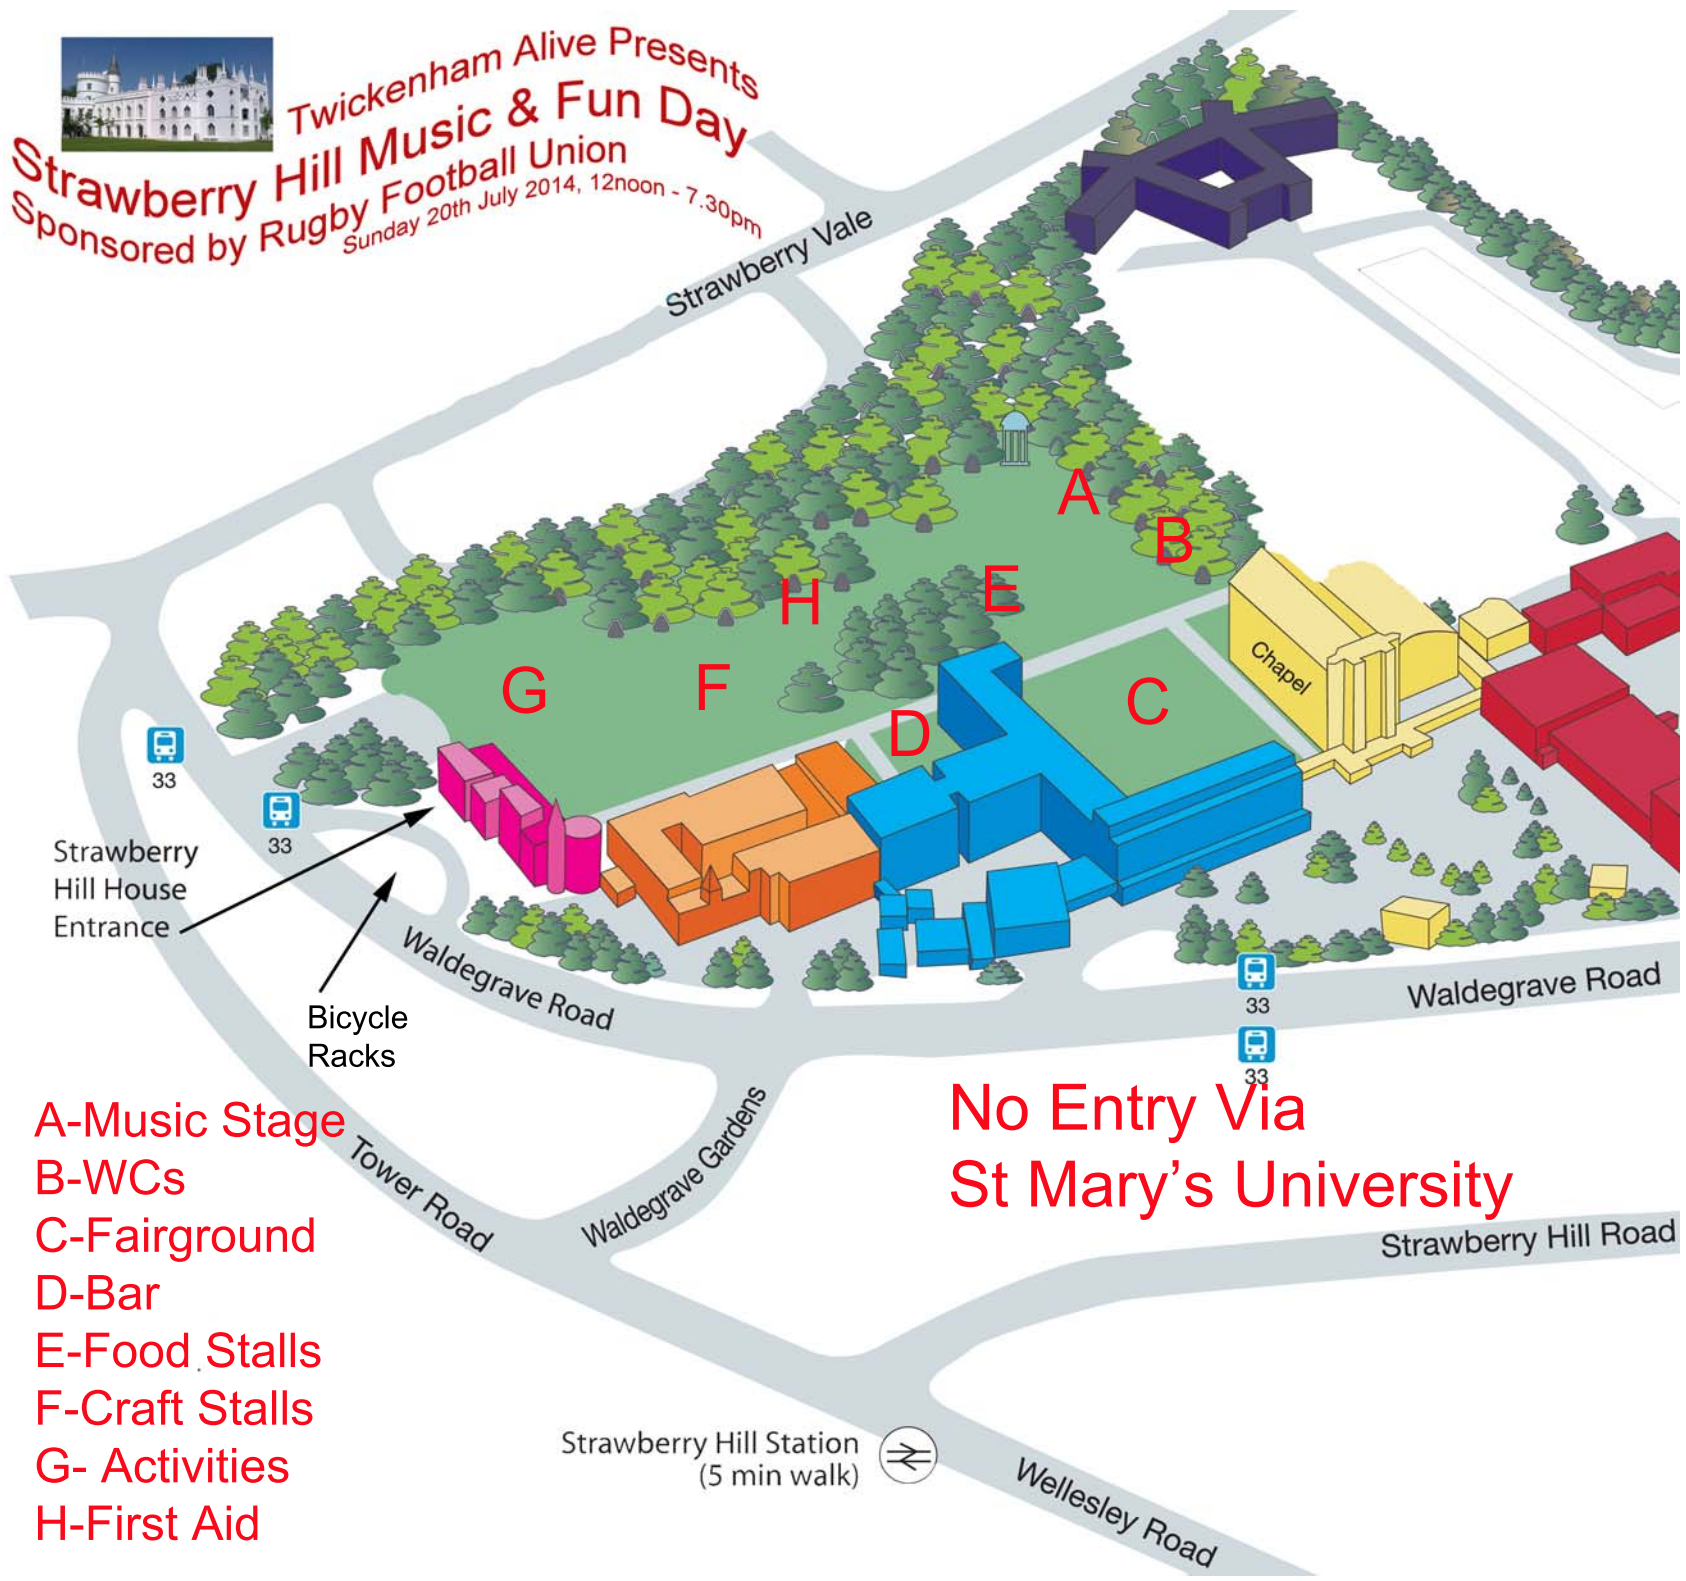

Twickenham Alive Presents
Strawberry Hill Music & Fun Day
 Sponsored by Rugby Football Union
 Sunday 20th July 2014, 12noon - 7.30pm

- A-Music Stage
- B-WCs
- C-Fairground
- D-Bar
- E-Food Stalls
- F-Craft Stalls
- G- Activities
- H-First Aid

**No Entry Via
 St Mary's University**

Strawberry Hill Station
 (5 min walk)